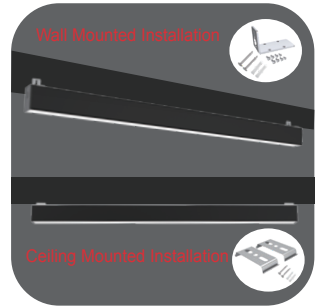

Material: Black painted 6063# Aluminum housing (White painted optional)

Instant seamless connection

Up & Down emitting

0%-30%-50%

100%-70%-50%

Wall Mounted Installation

Ceiling Mounted Installation

SL-LS50AX2-20-X