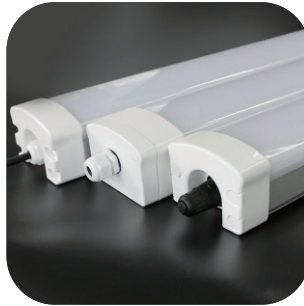

SL-A65X2-20-X

20 Watts 600*94*69mm/2Ft
130 lm/w 2600lm
150 lm/w 3000lm

SL-A65X2-30-X

30 Watts 600*94*69mm/2Ft
130lm/w 3600lm
150lm/w 4500lm

SL-A65X4-40-X

40 Watts 1200*94*69mm/4Ft
130lm/w 5200lm
150lm/w 6000lm

SL-A65X4-50-X

50 Watts 1200*94*69mm/4Ft
130lm/w 6500lm
150lm/w 7500lm

SL-A65X4-60-X

60 Watts 1200*94*69mm/4Ft
130lm/w 7800lm
150lm/w 9000lm

SL-A65X8-80-X

80 Watts 2400*94*69mm/8Ft
130lm/w 10400lm
150lm/w 12000lm

SL-A65X8-100-X

100 Watts 2400*94*69mm/8Ft
130lm/w 13000lm
150lm/w 15000lm