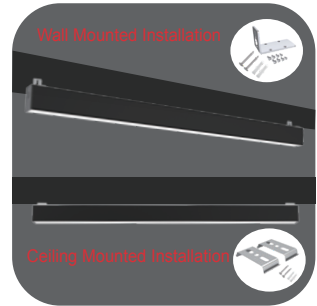

SL-LS50X2-20-X	
20 Watts	600*50*70mm
130lm/w	2600lm
140lm/w	2800lm

SL-LS50X4-40-X	
40 Watts	1200*50*70mm
130lm/w	5200lm
140lm/w	5600lm

SL-LS50X8-80-X	
80 Watts	2400*105mm
130lm/w	10400lm
140lm/w	11200lm