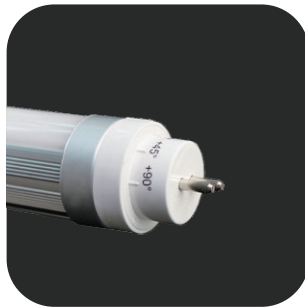

SL-T65X22-264-X

22 Watts	1449*Ø23.5mm
120lm/w	2640lm
150lm/w	3300lm