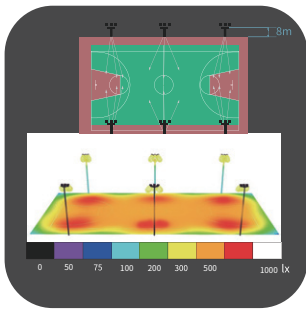

Arealux Stadium Light

IP65 & IK10 Grading
Thunder&Surge protection
Strong thermal conductivity
High heat dissipation efficiency
Lens angle: 60°/20°
Customizable lens angles: 90°/40°/30°/10°

SL-0200-D60
200 Watts

120lm/w   24000lm