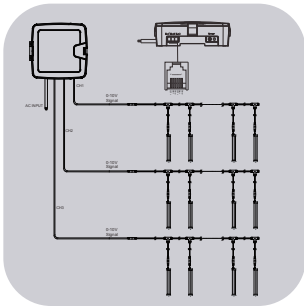

SL-IFC1000

240*240*80mm (9.45*9.45*3.15 inch)

AC100-240V / 0.1-1A

Output Requirement: PWM/0-10V

Standby Power <1Watt

Alpha Vapor Tight

Parkade IP65 Alu Tri-proof

Rancher IP69K Tri-proof