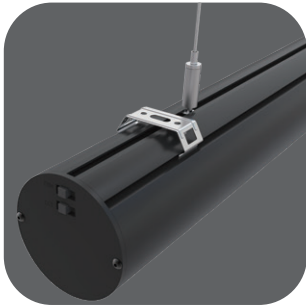

SL-S1-12-X

12 Watts 200*100*138mm
 100lm/w 1200lm

SL-S2-12-X

12 Watts 200*165*128mm
 100lm/w 1200lm

Reflex LED Indirect Light

Indirect Lighting, No Spot or Glare
 UGR<19, No flicker driver
 CCT & power tunable
 L80B10(Ta=25 C)>50,000hrs