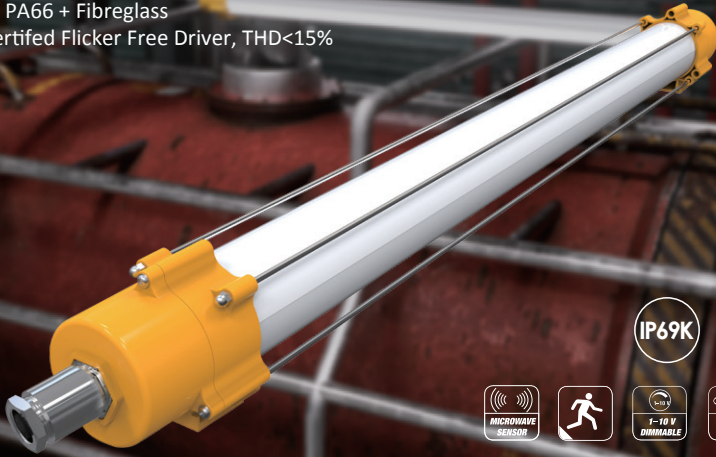

Protac Explosion-proof Light

ATEX Quick Connector
High-strength PC Dual Color Housing
Endcap: PA66 + Fibreglass
ENEC Certified Flicker Free Driver, THD<15%

IP69K

IP66

IK10