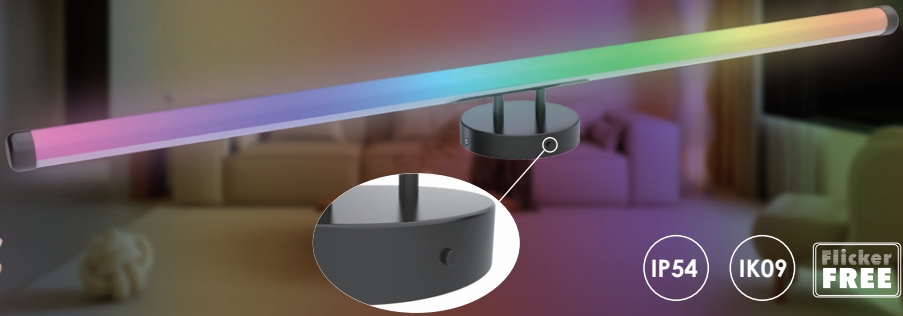

Smart Multicolour LED Tube Light

High Efficacy: 120lm/w $\pm$ 10%

Linkable Option Available

Metal Base: Black or Silver option

Adjustable Color Temperature and Brightness

CCT Tunable (2200K-6500K) or CCT Tunable + RGB Option

With The TUYA Smart Home APP, support biological rhythm, musical rhythm

SL-C40BF2-15-D

15 Watts   600*105mm
120lm/w   1800lm