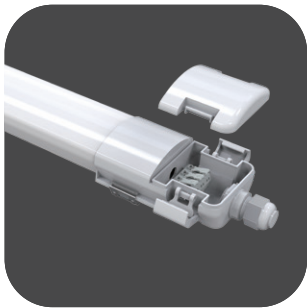

1178mm

	3	4	5	6	
ON	-	-	-	-	45W
-	-	ON	-	-	40W
-	ON	-	ON	-	34W
ON	-	ON	ON	ON	27W

1478mm

Utilee

PC IP65 Tri-proof Light

Linkable, Tool free
Super cost-effective
High Efficacy: 120-150lm/w
High efficiency internal driver
Detachable end cap with quick connector