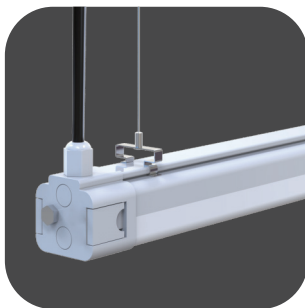

SL-M65X4-35-X-D

35 Watts 1178*73*70mm
130lm/w 4550lm
140lm/w 4900lm