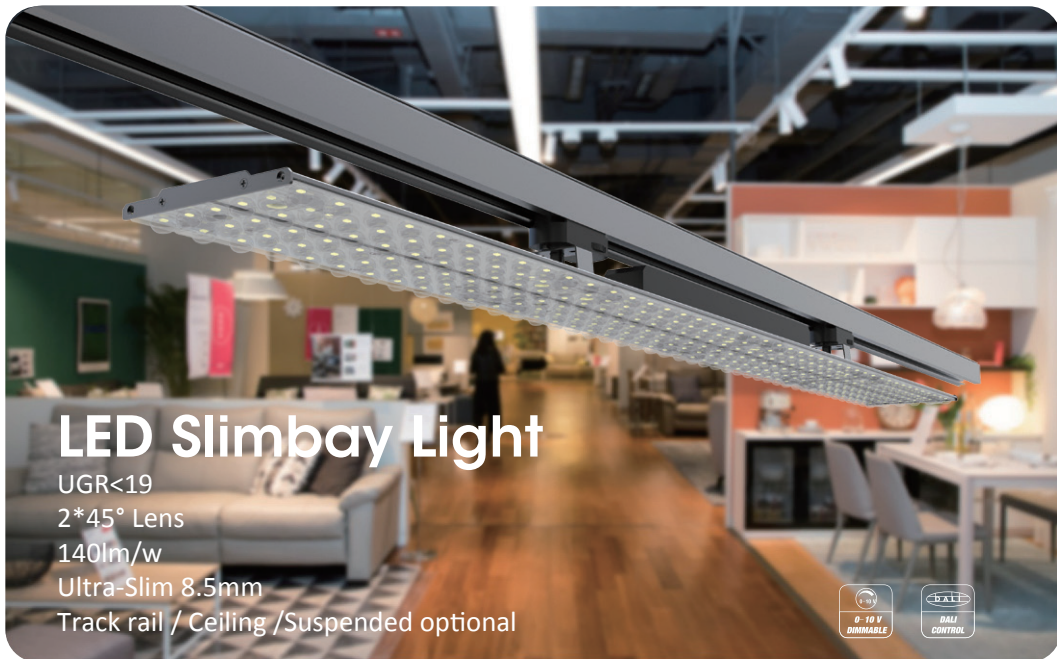

SL-BTAX2-10-X

10 watts 600*67*70mm
 125lm/w 1250lm
 150lm/w 1650lm

SL-BTAX4-20-X

20 watts 1200*67*70mm
 125lm/w 2500lm
 150lm/w 3000lm

SL-BTAX5-30-X

30 watts 1500*67*70mm
 125lm/w 3750lm
 150lm/w 4500lm

LED Slimbay Light