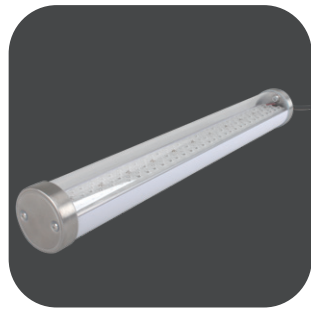

SL-P69X5-45-X
45 Watts   1500*Ø75mm/5Ft
130 lm/w   5850 lm
145 lm/w   6525 lm

SL-P69X2-30-X
30 Watts   600*Ø75mm/2Ft
130 lm/w   3900lm
145 lm/w   4350 lm

SL-P69X4-50-X
50 Watts   1200*Ø75mm/4Ft
130 lm/w   6500lm
145 lm/w   7250 lm

SL-P69X5-50-X
50 Watts   1500*Ø75mm/5Ft
130 lm/w   6500lm
145 lm/w   7250 lm

SL-P69X5-60-X
60 Watts   1500*Ø75mm/5Ft
130 lm/w   7800lm
145 lm/w   8700 lm