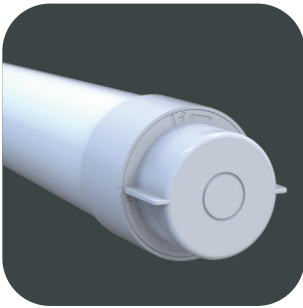

Eco-Rancher Plastic IP69K Tri-proof Light

Dial code conversion power
Dial code tone change color temperature
Anti-yellowing / Non-Cracking
S316 Components
Linkable, Cost-effective, Tool free

IP69K IK09

SL-P66X2-20-X-D

20 Watts   600*Ø75mm
130lm/w   2600lm
140lm/w   2800lm