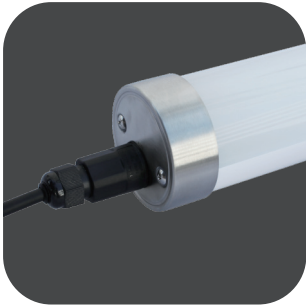

SL-P69X2-20-X-C

20 Watts   600*Ø75mm/2FT
130 lm/w   2600lm
145 lm/w   2900 lm

SL-P69X4-36-X-C

36 Watts   1200*Ø75mm/4FT
130 lm/w   4680 lm
145 lm/w   5220 lm

SL-P69X5-45-X-C

45 Watts   1500*Ø75mm/5FT
130 lm/w   5850 lm
145 lm/w   6525 lm