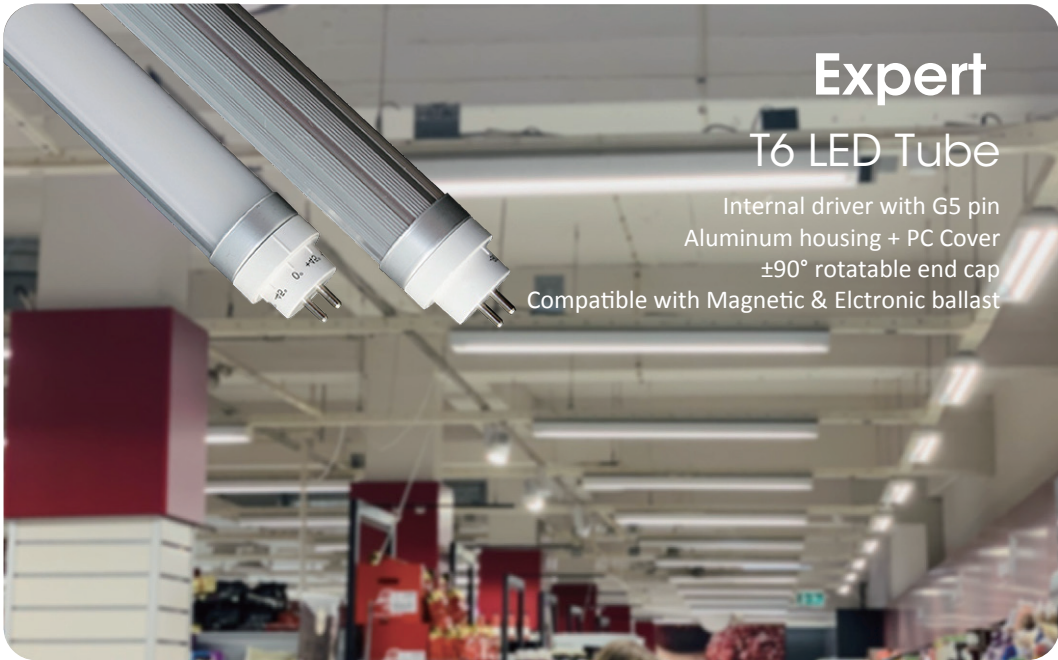

SLR-T82X08-168-X

8 Watts	600mm
160lm/w	1280lm
180lm/w	1440lm

SLR-T84X18-280-X

18 Watts	1200mm
160lm/w	2880lm
180lm/w	3240lm

SLR-T85X25-336-X

25 Watts	1500mm
160lm/w	4000lm
180lm/w	4500lm

Expert

T6 LED Tube