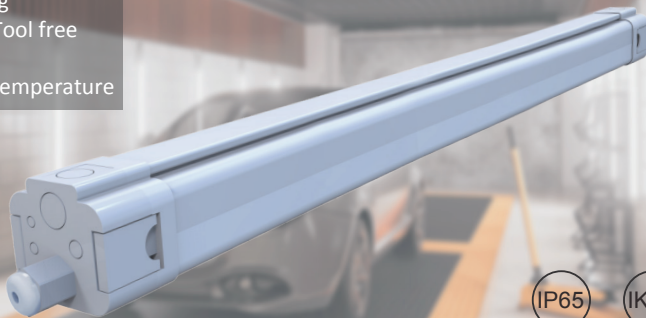

EcoMini II

PC Tri-proof Light

Linkable/tool-free
Anti -yellowing / Non-cracking
High cost-effectiveness, Linkable, Tool free
Dial code conversion power
Dial code tone change color temperature

IP65 IK09