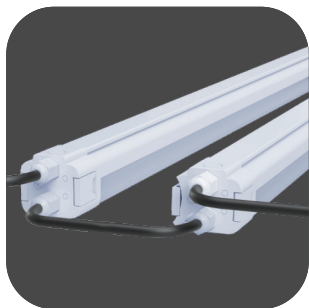

SL-M65X2-20-X-D

20 Watts 578*73*70mm
130lm/w 2600lm
140lm/w 2800lm