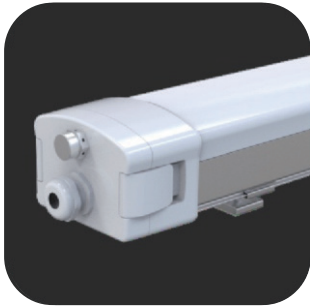

Parkade^{EU&AU} Garage Lights

Linkable / tool-free
Up to 150lm/w
94V0 materials
L80B10=89000hrs
Aluminum casing + PC cover

IP66 IK10

SL-A65X2-20-X

20 Watts   600*94*69mm
130 lm/w   2600lm
150 lm/w   3000lm