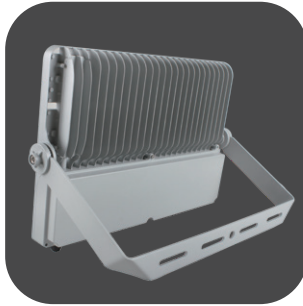

SL-FL65BD-750-XE
750 Watts

140lm/w   105000lm