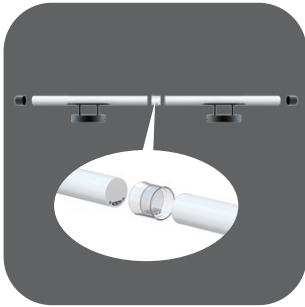

Smart Multicolour LED Tube Light

High Efficacy: 120lm/w $\pm$ 10%

Linkable Option Available

Metal Base: Black or Silver option

Adjustable Color Temperature and Brightness

CCT Tunable (2200K-6500K) or CCT Tunable + RGB Option

With The TUYA Smart Home APP, support biological rhythm, musical rhythm

SL-C40BF2-15-D

15 Watts   600*105mm
120lm/w   1800lm