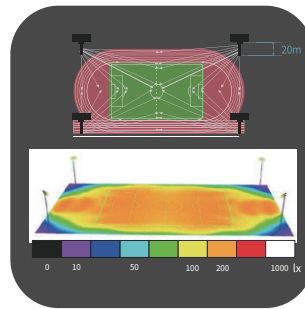

SL-0600-D20
600 Watts

120lm/w   72000lm

SL-0800-D20
800 Watts

120lm/w   96000lm

SL-1200-D20
1200 Watts

120lm/w   144000lm