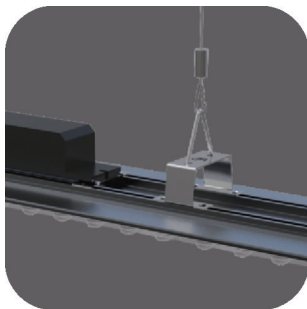

UGR<19

2*45° Lens

140lm/w

Ultra-Slim 8.5mm

Track rail / Ceiling /Suspended optional

SL-B40X2-40-X

40 Watts
140lm/w

584*125*13mm
5600lm