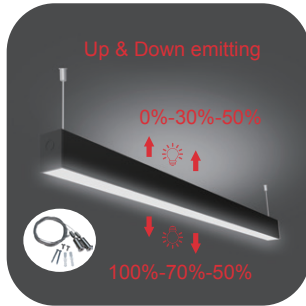

Up & Down emitting

0%-30%-50%

100%-70%-50%