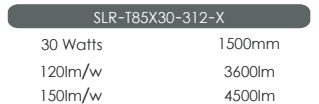

SLR-T85X30-312-X

30 Watts	1500mm
120lm/w	3600lm
150lm/w	4500lm